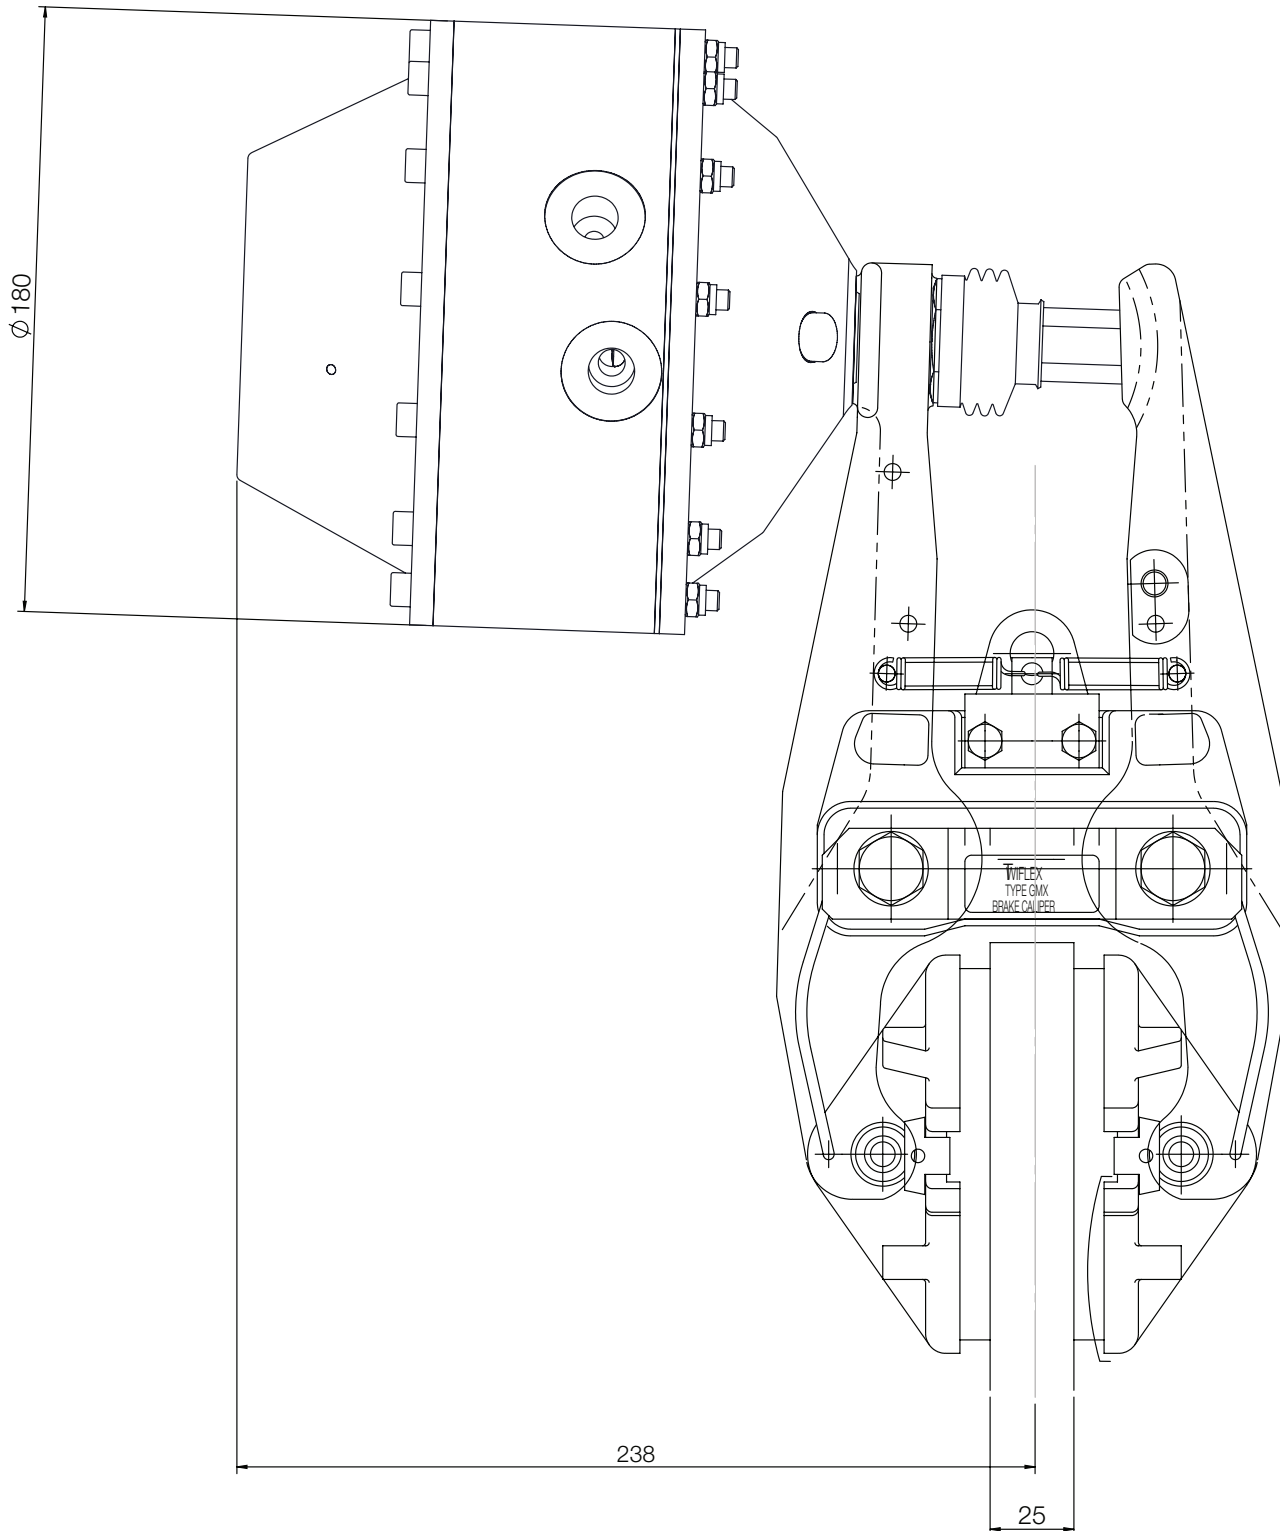

**GMX25XS-B Brake Caliper**

See data sheet DS2600 for Caliper dimensions and fixing holes.

# GMX25XS-B Brake Caliper