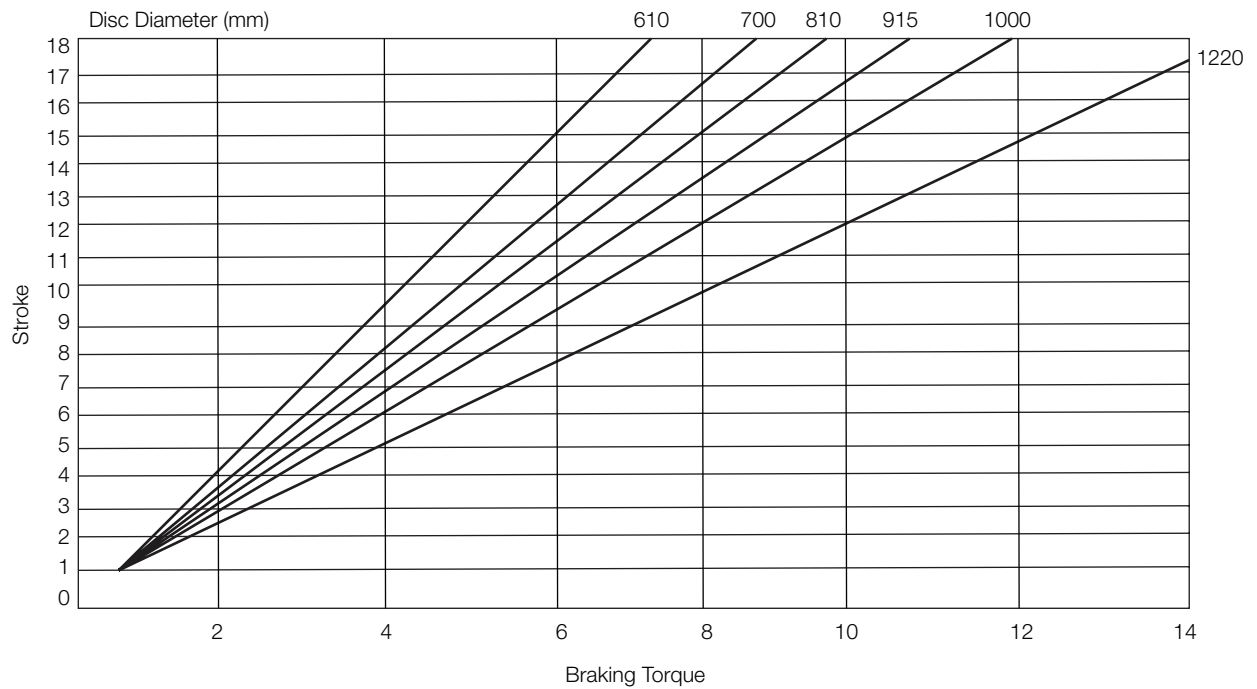

GMRW Disc Brake Caliper Mechanically Applied, Hand Operated

Nominal dimensions given.

Monitoring Swtiches Optional

GMRW Disc Brake Caliper Mechanically Applied, Hand Operated