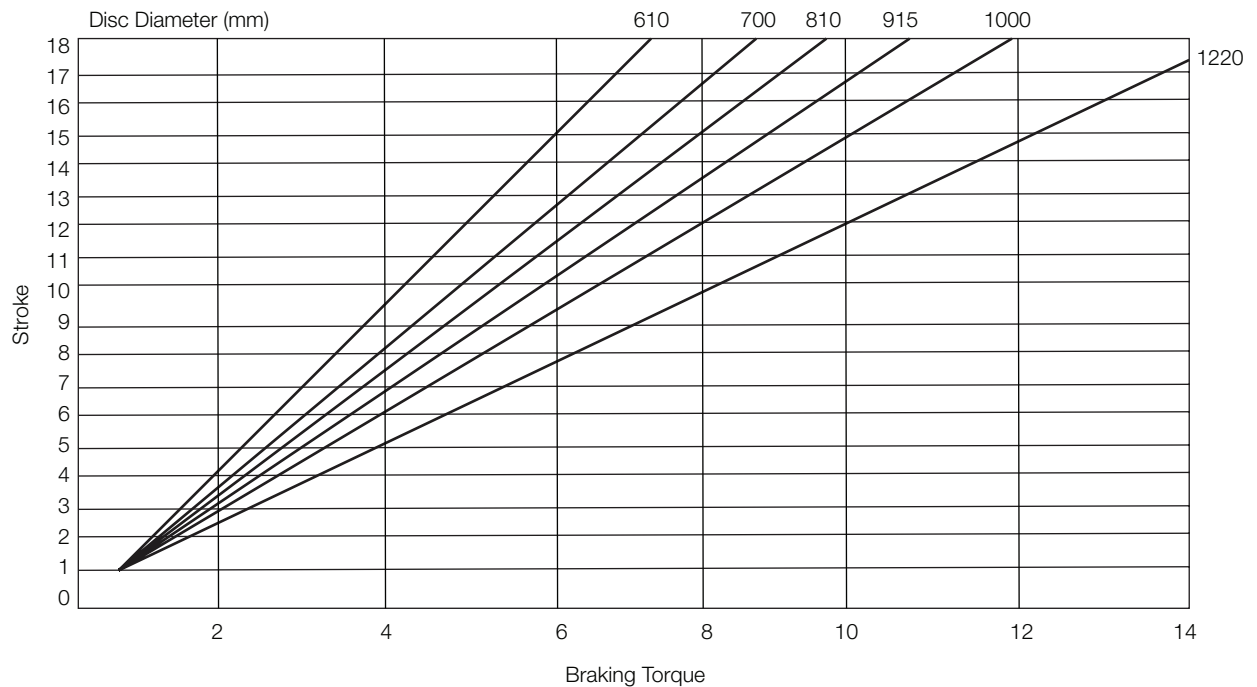

GMRW Disc Brake Caliper Mechanically Applied, Hand Operated

Nominal dimensions given.

Monitoring Swtiches Optional

GMRW Disc Brake Caliper Mechanically Applied, Hand Operated